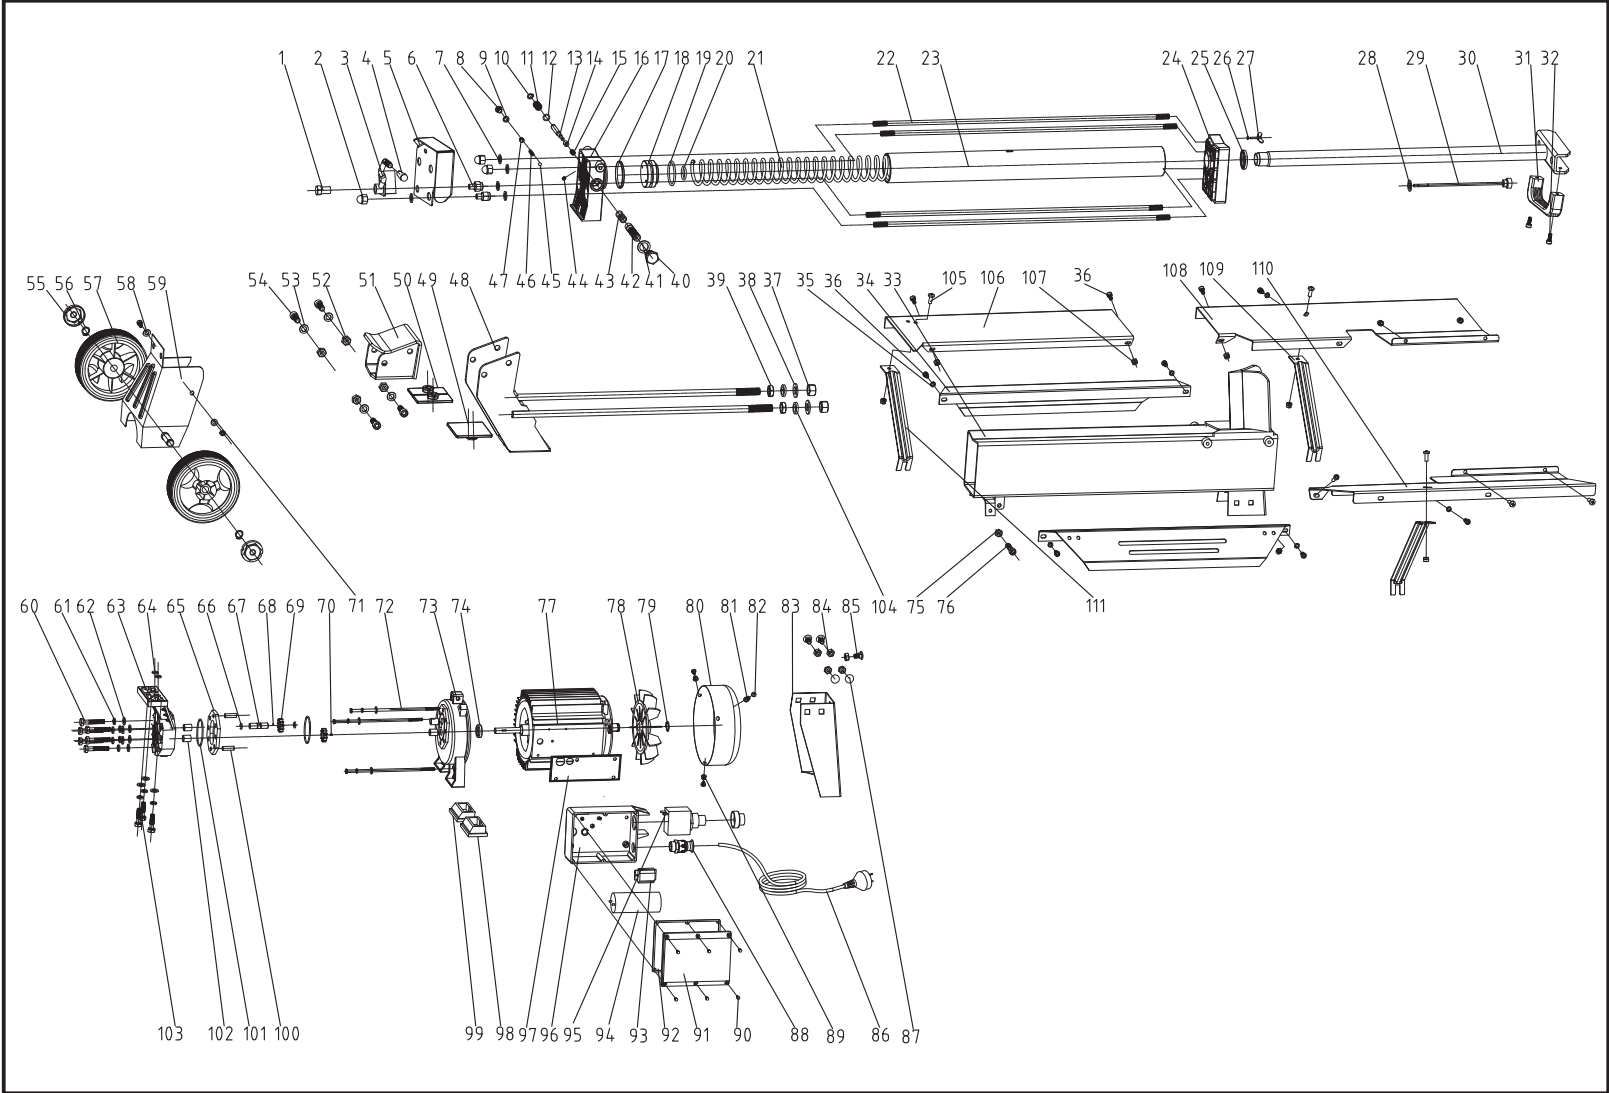

I

ESPLOSO RICAMBI

GB

EXPLODED VIEW

**Spaccalegna/Log splitter
GNU Cod. 92300**

NO.	Drawing No.	Descrizione	Qty	Note
1	CBA.55.123	Lever Mount Nut	1	Come/Same 90530
2	GB/T 923-1988	Cap Nut M10	3	Come/Same 90530
3	65553.55.015	Lever	1	Come/Same 90530
4	CBA.55.119	Lever Knob	1	Come/Same 90530
5	65553.55.201	Lever Guard	1	Come/Same 90530
6	CBA.55.124	Customized Nut	2	Come/Same 90530
7	CBA.55.154	Copper Gasket 10	4	Come/Same 90530
8	CBA.55.153-A	Safety Valve Bolt M8	1	Come/Same 90530
9	GB 1235-76	O-ring 5.5x2	1	Come/Same 90530
10	GB 896-1986	Snap Washer 6	1	Come/Same 90530
11	CBA.55.113	Valve Retract Spring	1	Come/Same 90530
12	GB 1235-76	O-ring 6x1.5	1	Come/Same 90530
13	CBA.55.114	Valve Core Rod		Come/Same 90530
14	CBA.55.116	Sliding Pressure Sensor Sleeve	1	Come/Same 90530
42	CBA.55.115	Valve Sleeve		Come/Same 90530
15	CAA.55.118	Sliding Pressure Sensor Sleeve Sping	1	Come/Same 90530
16	SPK-2P0017	CBC.55.102-3	Alumium Cover (Rear)	1
17	SPK-2P0018	GB 1235-76	O-ring 54.5x2.65	1
18	SPK-2P0019	CBC.55.103	Piston	1
19	SPK-2P0020	GB/T 15242.1-1994	Piston Ring 60	1
20		GB/T 3452.1-1992	O-ring 32x3.5	1
21		CBA.55.105	Spring	1
22		CBB.55.121-A	Stud Bolt	4
23	SPK-2P0024	CBC.55.106B	Hydraulic Cylinder	1
24	SPK-2P0025	CBC.55.108-4	Alumium Cover (Front)	1
25		GB/T 10708.3-1989	Piston Rod Seal 30	1
26		GB 1235-76	O-ring 7x1.9	1
27		CAA.55.141	Wing Bolt M5X12	1
28		JB982-77	Wahser Groupware 14	1
29	SPK-2P0030	CBC.55.014-1	Dipstick	1
30	SPK-2P0031	CBC.55.023	Piston Rod	1
31		CBA.55.110-A	Lift Handle	1
32		GB/T 70.1-2000	Screw M6X16	2
33	SPK-2P0034	CBC.38.022	Frame Tube	1
34		65558.38.101	Lead Plank	2
35		GB/T93-1987	Spring Washer 6	6
36		GB/T 70.1-2000	Screw M6x12	12
37		GB/T 6182-2000	Nut M14	2
38		GB/T 95-1985	Flat Wahser 14	2
39		GB/T 6172.1-2000	Hexagon Thin Nut M14	2
40		CBA.55.120-1	Drain Plug	1
41		JB982-77	Wahser Groupware 16	1
43		GB 1235-76	O-ring 10x2	5
44		GB/T 77-1985	Adjusting Screw M5x8	1
45		GB 308-1989	Steel Ball 6	1
46		CBA.55.122	Pressure Limited Valve Spring	1
47		GB/T 77-1985	Adjusting Screw M8x8	1
48		65558.55.012	Log Pusher Connection Weldment	1
49		CBA.55.112	Plastic Insert 1	1
50		CBA.55.104	Plastic Insert 2	1
51		CBA.55.011	Log Pusher	1
52		GB/T 6182-2000	Nut M10	4
53		GB/T 95-1985	Flat Wahser 10	5
54		GB/T 70.1-2000	Screw M10x25	4
55		CBA.38.124	Wheel Cap	2
56		GB/T894.1	Washer 14	2
57		CBA.38.014-A	Wheel	2
58		GB/T 96.1	Big Flat Washer 6	1
59		CBA.38.011	Wheel bracket Weldment	1
60		GB/T 5782-2000	Bolt M8x55	6
61		GB/T93-1987	Spring Washer 8	9
62		GB/T 95-1985	Washer 8	9
63		CBA.26.105-1	Gear Pump Cover	1
64		GB/T 3452.1-1992	O-ring 10.6x2.65	2
65		CBA.26.107	Gear Housing Plate	1
66		GB/T 895.2-1986	Circlip 10	2
67		CBA.26.101	Gear Shaft	1
68		GB 308-1989	Steel Ball 2.5	1
69		CBA.26.102	Pump Gear	2
70		GB/T 119.2-2000	Pin 2.5x4	1
71		GB/T 95-1985	Washer 6	1