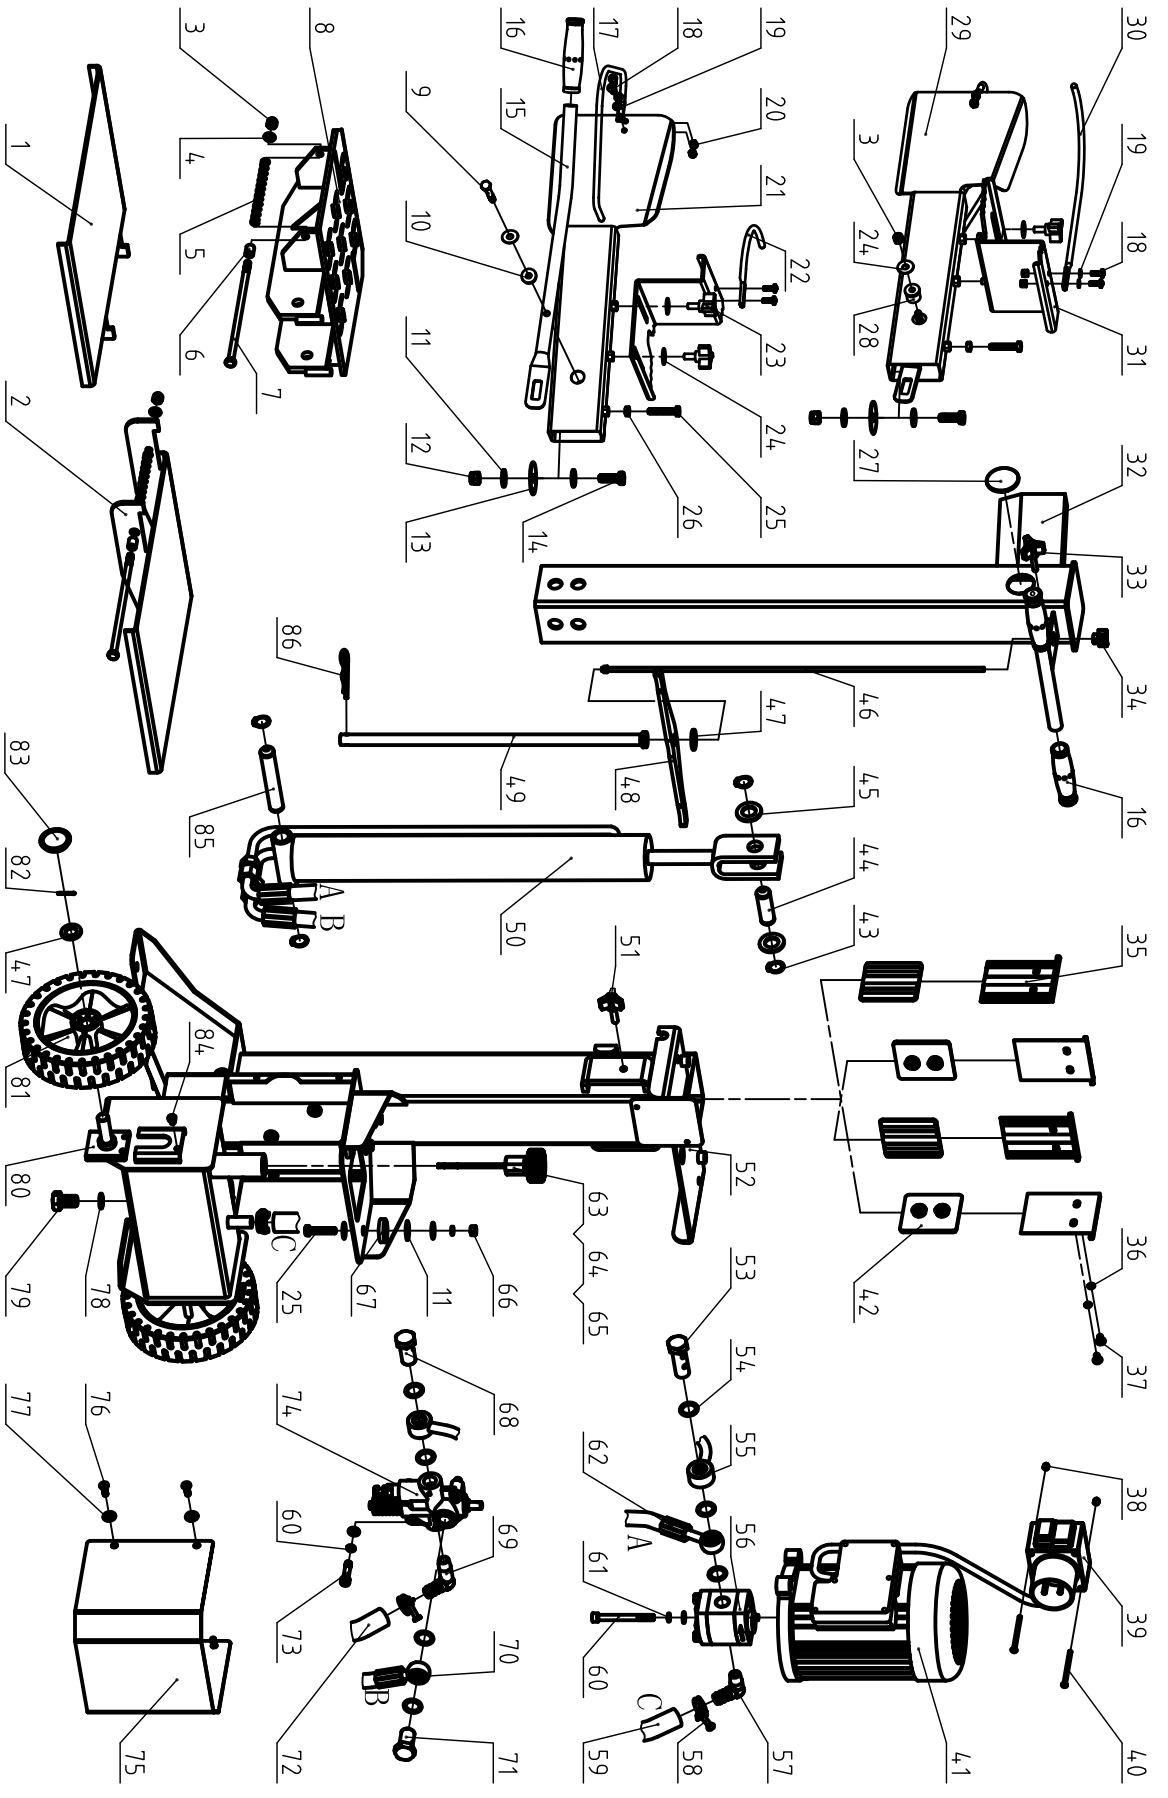

I

ESPLOSO RICAMBI

GB

EXPLODED VIEW

**Spaccalegna/Log splitter
Toro Cod. 92301**

Pos	AMA	Cod	Description	Qty	Note
1	SPK-TR0001	165886050030Z05	Side Log Support 2	1	
2	SPK-TR0002	165886050020Z05	Side Log Support 1	1	
3	SPK-TR0003	2030700803	Locknut M8	4	
4	SPK-TR0004	204010080003	Washer 8	8	
5	SPK-TR0005	165886052060Z03	Spring	2	
6	SPK-TR0006	165886052050Z03	Bush	2	
7	SPK-TR0007	20103008210388	Bolt 8.8 M8x210	2	
8	SPK-TR0008	1655850050010Z05	Log Support G5	1	
9	SPK-TR0009	20103008060388	Bolt 8.8 M8x60	2	
10		1CCC103302AS00	Bush 2	2	Come/Same 79999
11	SPK-TR0011	204020100003	Big Washer 8	7	
12	SPK-TR0012	2030701003	Locknut M10	2	
13		1CCL0032030Z03	Washer L	2	Come/Same 79999
14	SPK-TR0014	20104010025388	Bolt 8.8 M10x25	2	
15	SPK-TR0015	165886032010Z05	Handle C1	2	
16		1CEC005102RS00	Handgrip	4	Come/Same 79999
17	SPK-TR0017	165886001010Z05	Guard Ring C1	2	
18	SPK-TR0018	202010060163	Screw M6x16	8	
19	SPK-TR0019	204010060003	Washer 6	6	
20	SPK-TR0020	2030700603	Locknut M6	8	
21	SPK-TR0021	1655850040110Z05	Right Armguard G5	1	
22	SPK-TR0022	165886001170Z05	Retainer 1	1	
23		1CCZ2581020S00	Star Knob	4	Come/Same 79999
24	SPK-TR0024	204020080003	Big Washer 8	11	
25	SPK-TR0025	20104008045388	Bolt 8.8 M8x45	5	
26	SPK-TR0026	2030500803	Nut M8	2	
27		1CCA0001290S00	Cap	2	Come/Same 79999
28		1CCC103301AS00	Bush 1	2	Come/Same 79999
29	SPK-TR0029	1655850030110Z05	Left Armguard G5	1	
30	SPK-TR0030	165886001180Z05	Retainer 2	1	
31	SPK-TR0031	1658860001060Z05	Clamp	2	
32		1CCG5020013Z05	Splitting Pipe G5	1	Come/Same 79999
33		1CCKG000130S00	Star Knob M6	1	Come/Same 79999
34		1CCH0002080S07	Star nut M5(black)	1	Come/Same 79999
35		1CCG0001124S00	Upper Lining Plate G1	4	Come/Same 79999
36	SPK-TR0036	204070060001	Spring Washer 6	8	
37	SPK-TR0037	202010060083	Screw M6x8	8	
38	SPK-TR0038	2030700403	Locknut M4	2	
39	SPK-TR0039		Switch	1	
40	SPK-TR0040	202010040603	Screw M4x60	2	
41	SPK-TR0041	1655850180010Z07	Motor	1	
42		1CCG0001222S00	Lower Lining Plate G	1	Come/Same 79999
43	SPK-TR0043	205020200001	Circlip 20	4	
44		1CCG000111BZ01	Short Shaft G	1	Come/Same 79999
45	SPK-TR0045	204010200003	Washer 20	2	
46		1CCG5001101Z00	Pull Rod G5	1	Come/Same 79999
47	SPK-TR0047	204010160003	Washer 16	4	
48		1CCC100103BZ16	Lever C1	1	Come/Same 79999
49		1CCKG001012Z03	Tube KG	1	Come/Same 79999
50		1CCG5380013Z07	Cylinder G5	1	Come/Same 79999
51		1CCK0000110S00	Star Knob (black)	1	Come/Same 79999
52	SPK-TR0052	1655850010010Z05	Main Frame G5	1	